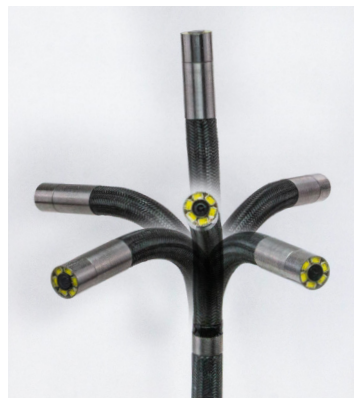

Danatronics' new DG+ Series of affordable hand-held videoscopes with interchangeable camera cables is now available in 2mm (2-way articulating), 4mm and 6mm options. The 4mm and 6mm options have full, joystick controlled, 360 degree articulation providing the user with full control over where they're steering the camera or looking. In an effort to provide the user even more control over their inspection, the DG+ also has interchangeable camera cables. Using one display you can use both a 1M long 2.8mm diameter scope for your smallest applications and a 6mm scope for your more standard applications.

FEATURES

- 360 Degree Full Articulation
- Interchangeable Camera Cables
- 5" High Resolution TFT Display
- Rear Auxiliary Light Source for Dark Environments
- Real Time 3X Digital Zoom

TYPICAL APPLICATIONS

■ Machinery	■ Casting
■ Airframes	■ Heat exchangers
■ Boiler tubes	■ Gas turbines